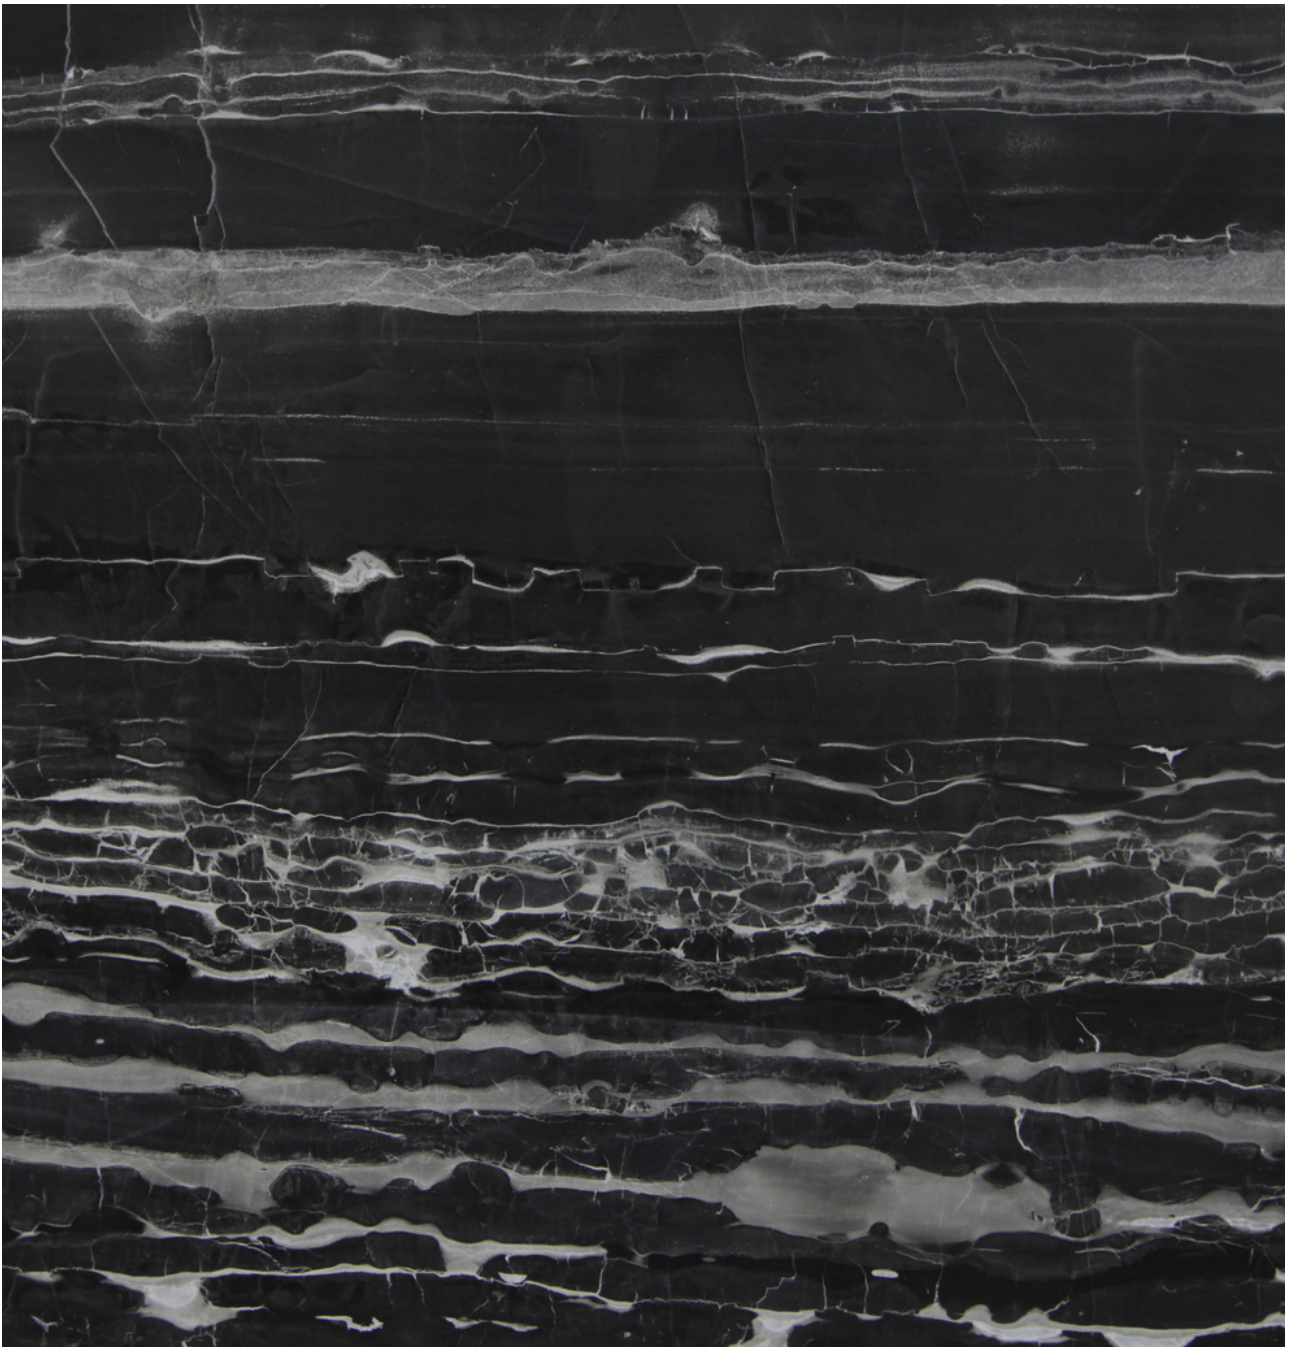

**All prices are before 8% GST & Delivery*

NATURAL STONE PROMOTION

PORTORO SILVER (POLISHED)

MARBLE (20MM +- THICK)

Size: 3010 x 1770 x 20 mm (cut to size)

SGD 240 / SQM (Slab Rate Only)

SGD 320 / SQM (Included Cut To Size, Dry Lay, Sealant)