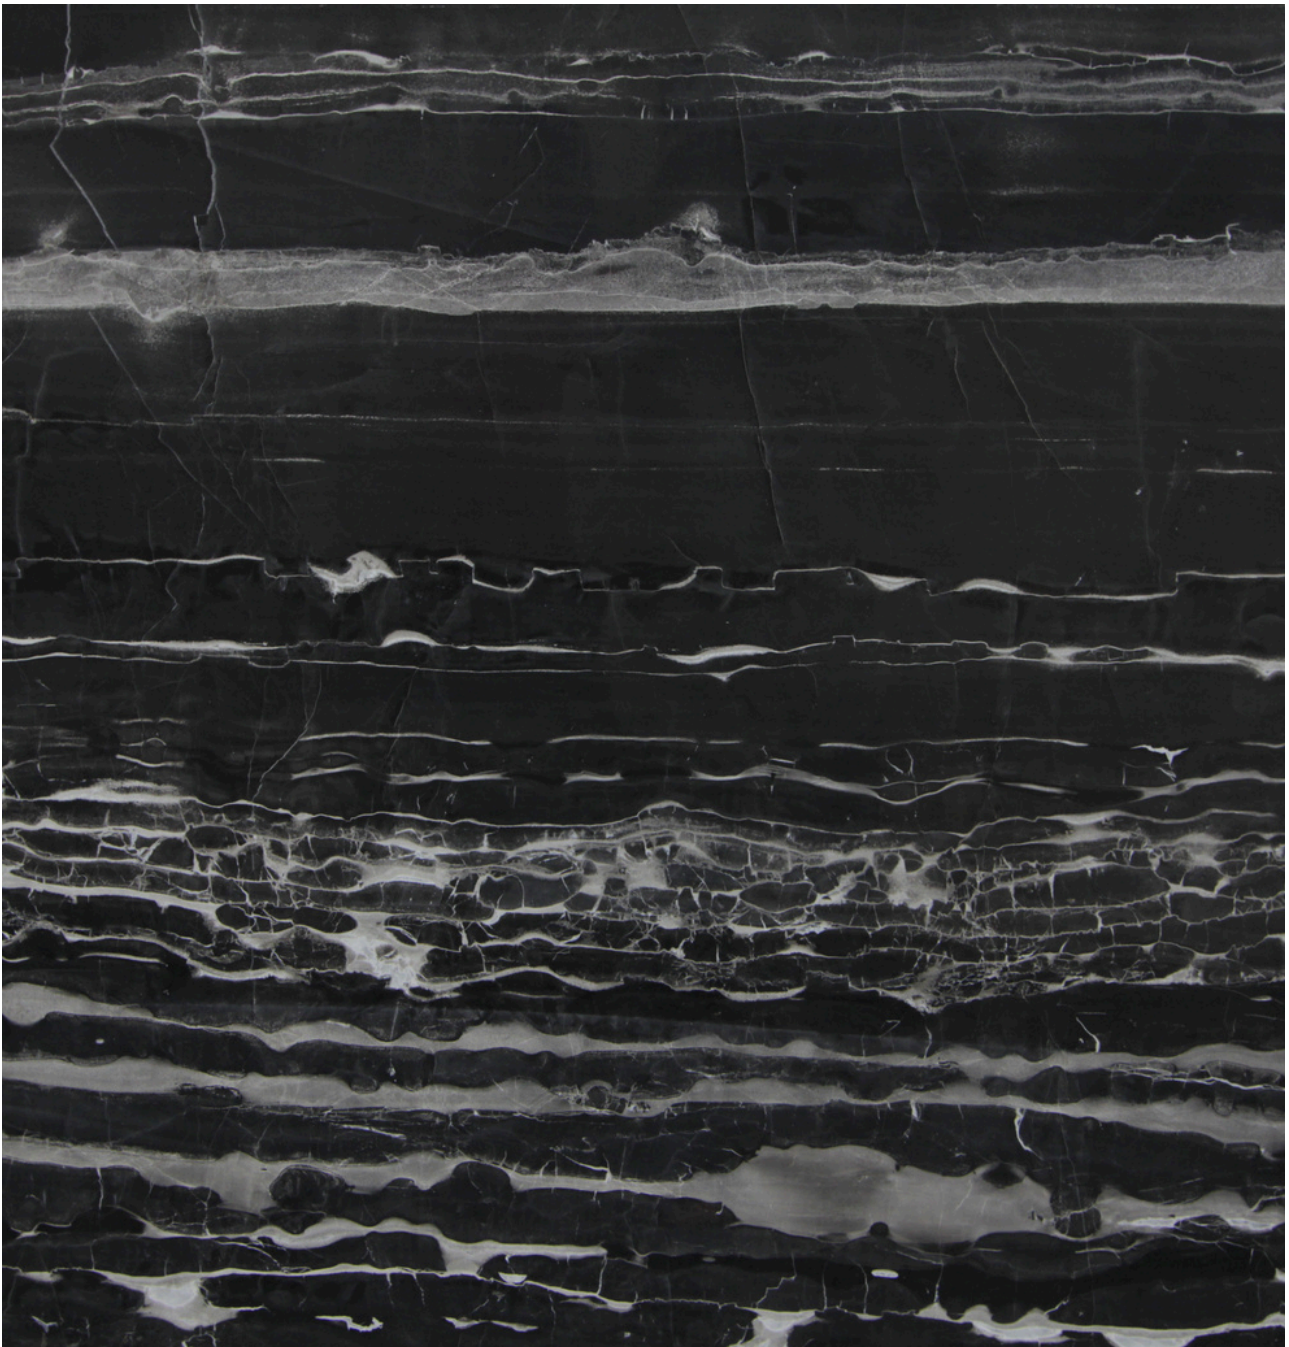

*\*All prices are before 9% GST & Delivery*

**NATURAL STONE PROMOTION**

**PORTORO SILVER (POLISHED)**

**MARBLE (20MM +- THICK)**

Size: 3010 x 1770 x 20 mm (cut to size)

**SGD 240 / SQM** (Slab Rate Only)

**SGD 320 / SQM** (Included Cut To Size, Dry Lay, Sealant)