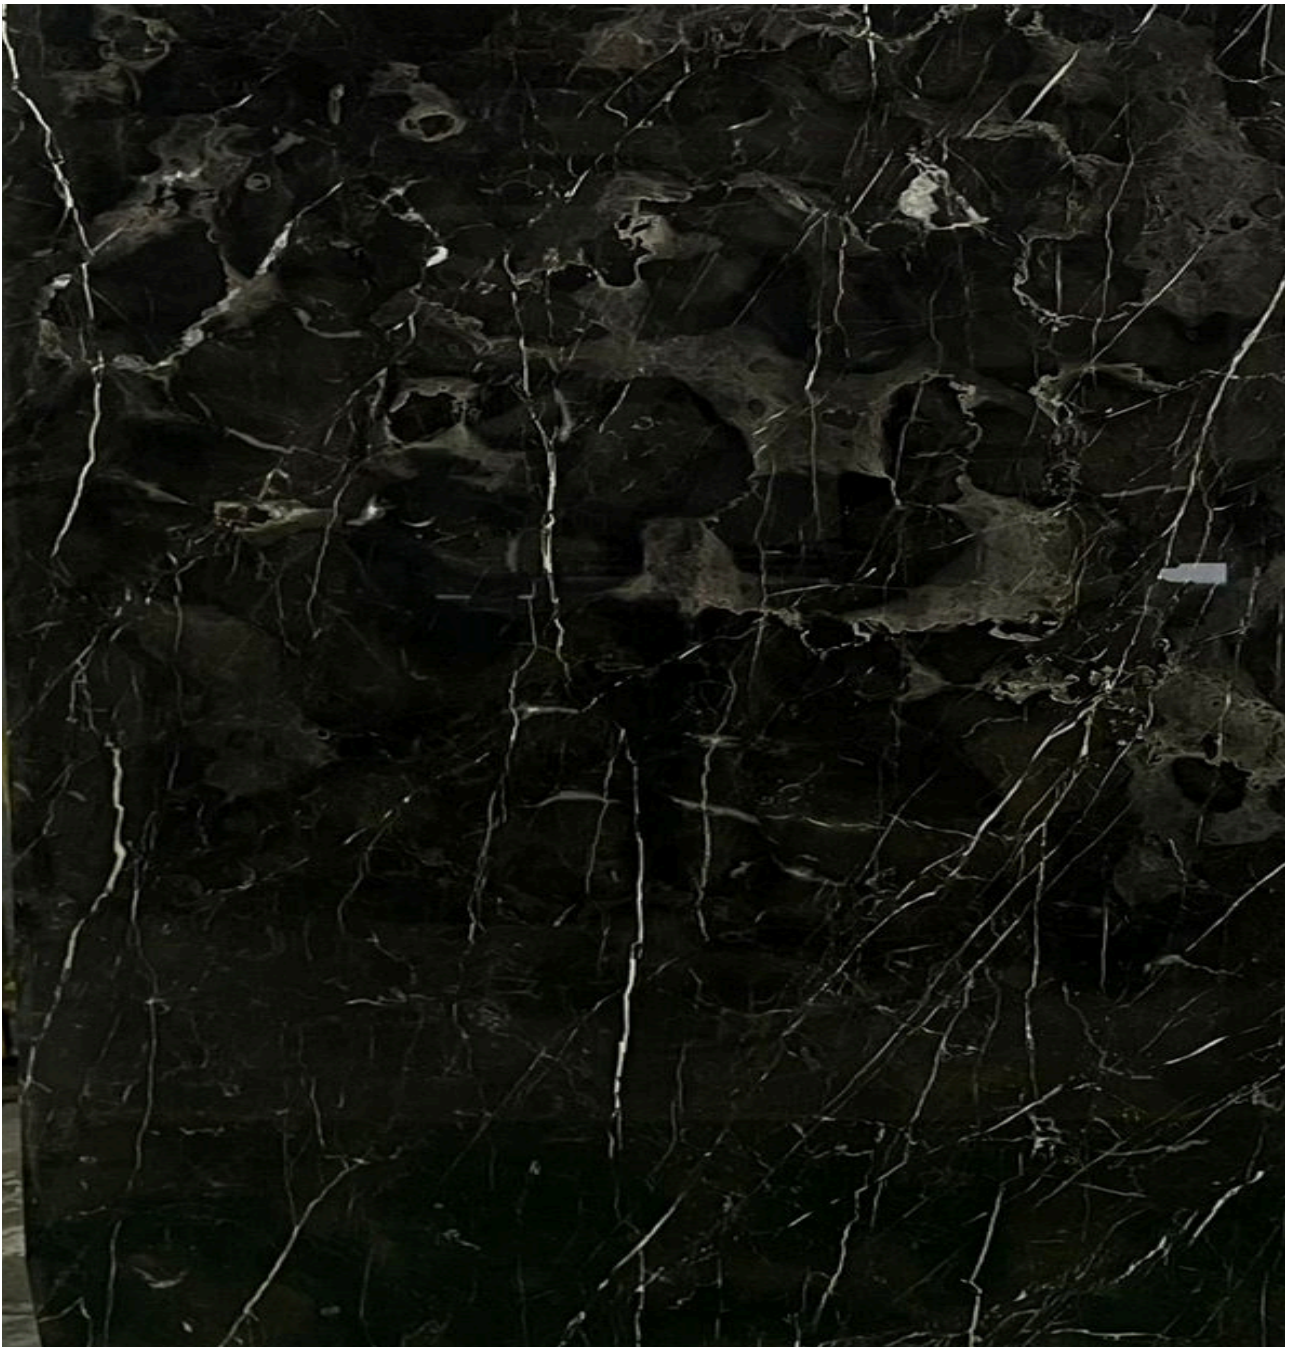

NATURAL STONE PROMOTION

NEW ST LAURENT (POLISHED)

MARBLE (20MM +- THICK)

Size: 2700 x 1950 x 20 mm (cut to size)

SGD 200 / SQM (Slab Rate Only)

SGD 280 / SQM (Included Cut To Size, Dry Lay, Sealant)

*Due to material is natural, actual stones patterns, veins and color may vary

*Additional work is subjected to additional charges

*All prices are before 9% GST & Delivery